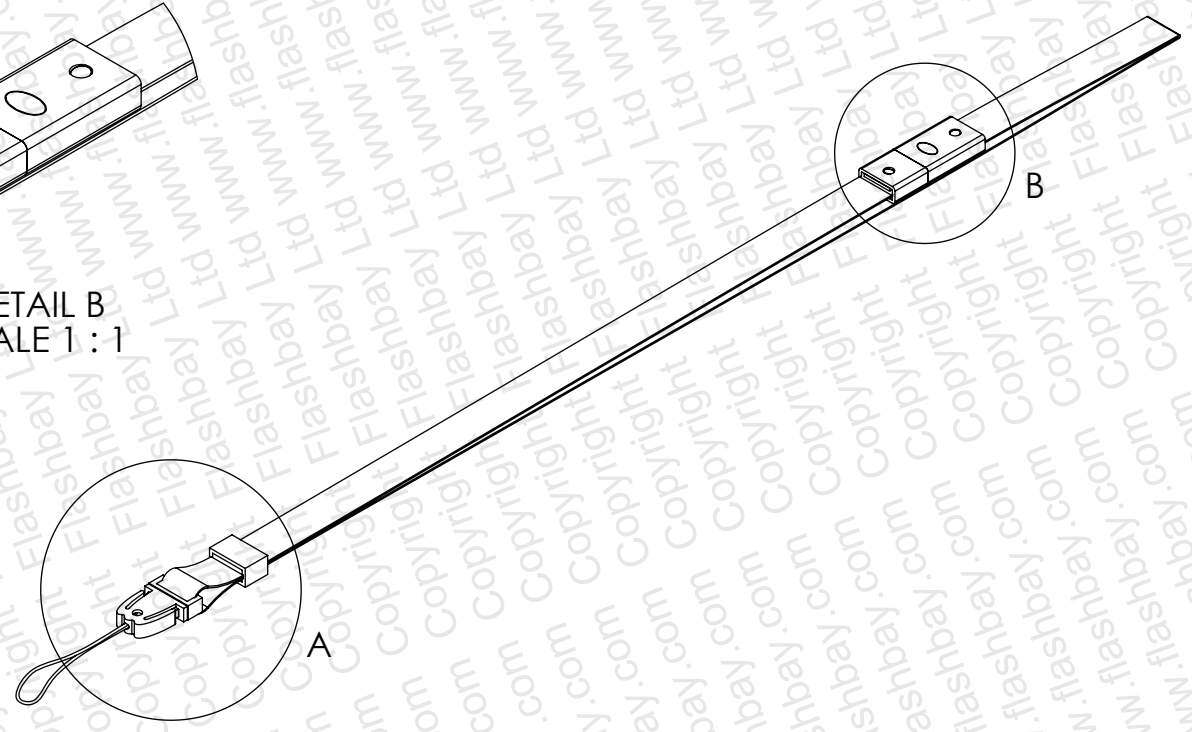

DETAIL A
SCALE 1 : 1

DETAIL B
SCALE 1 : 1

PRODUCT
Printed Neckstrap

CODE
PNS

DIMENSIONS
mm